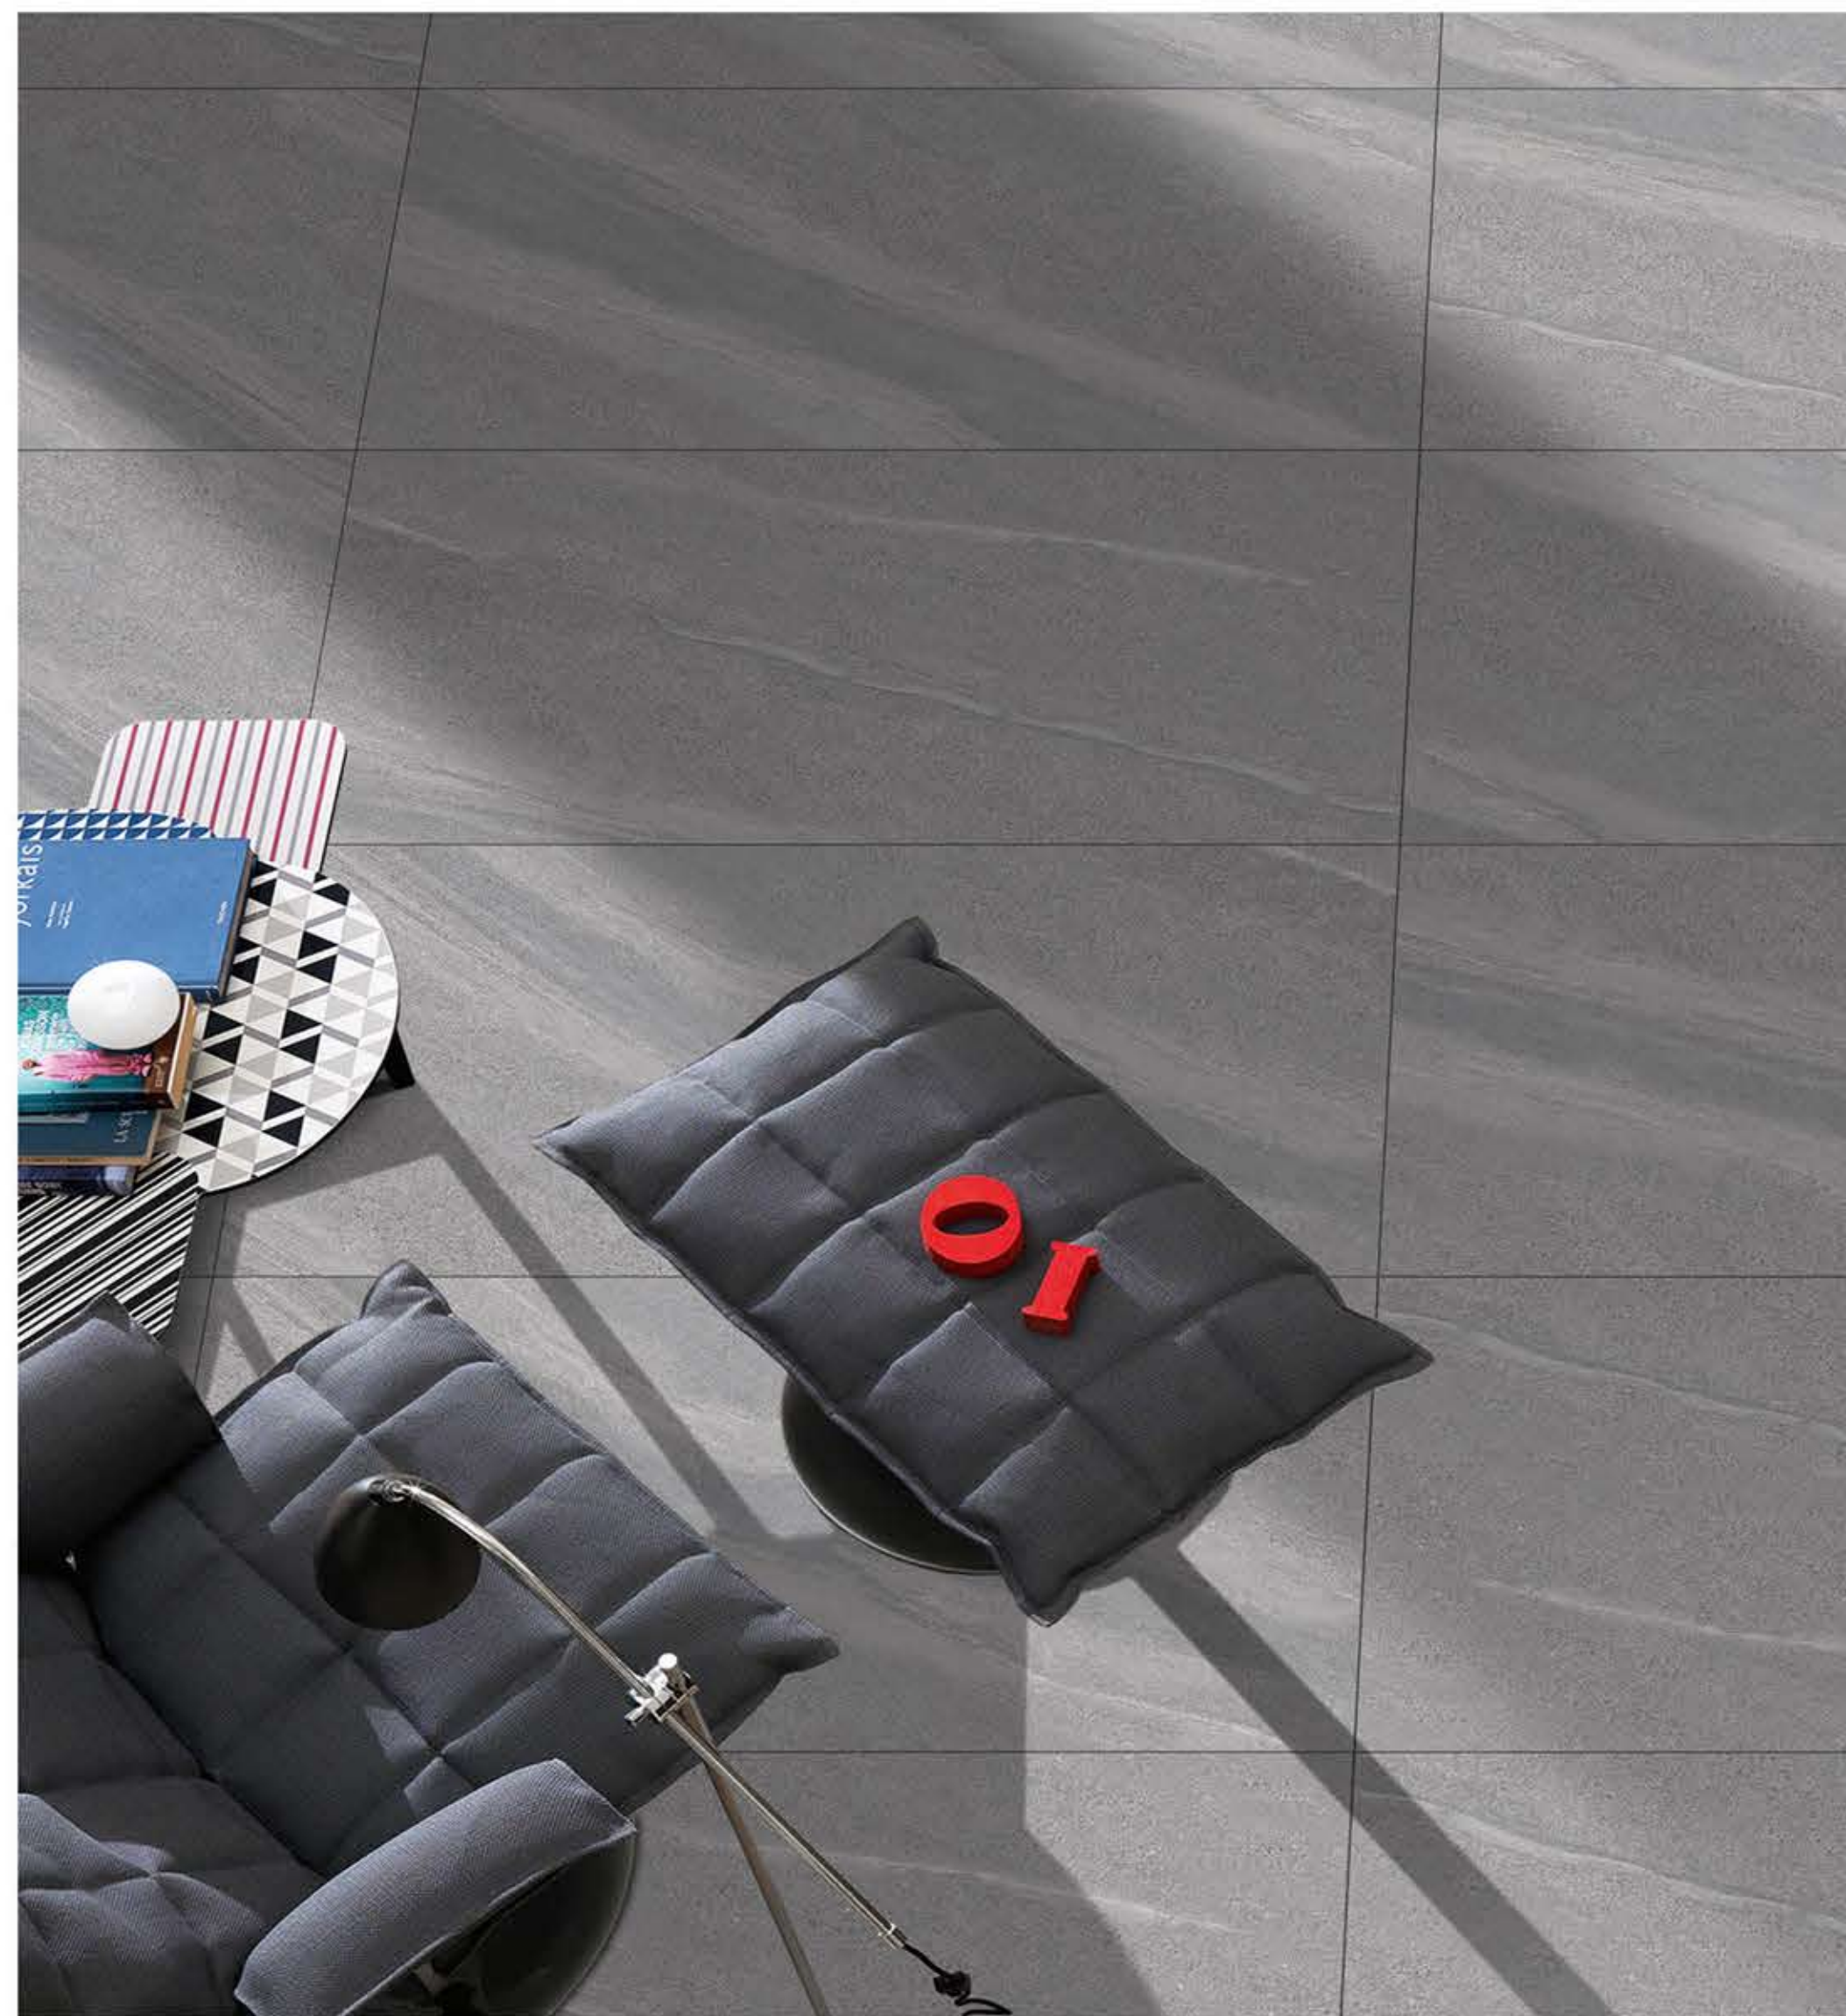

Size
800X1600

Thickness
9mm

Resistant to staining

Acid Resistant

Thermal shock resistant

Frost resistant

Anti-slip

Easy to install