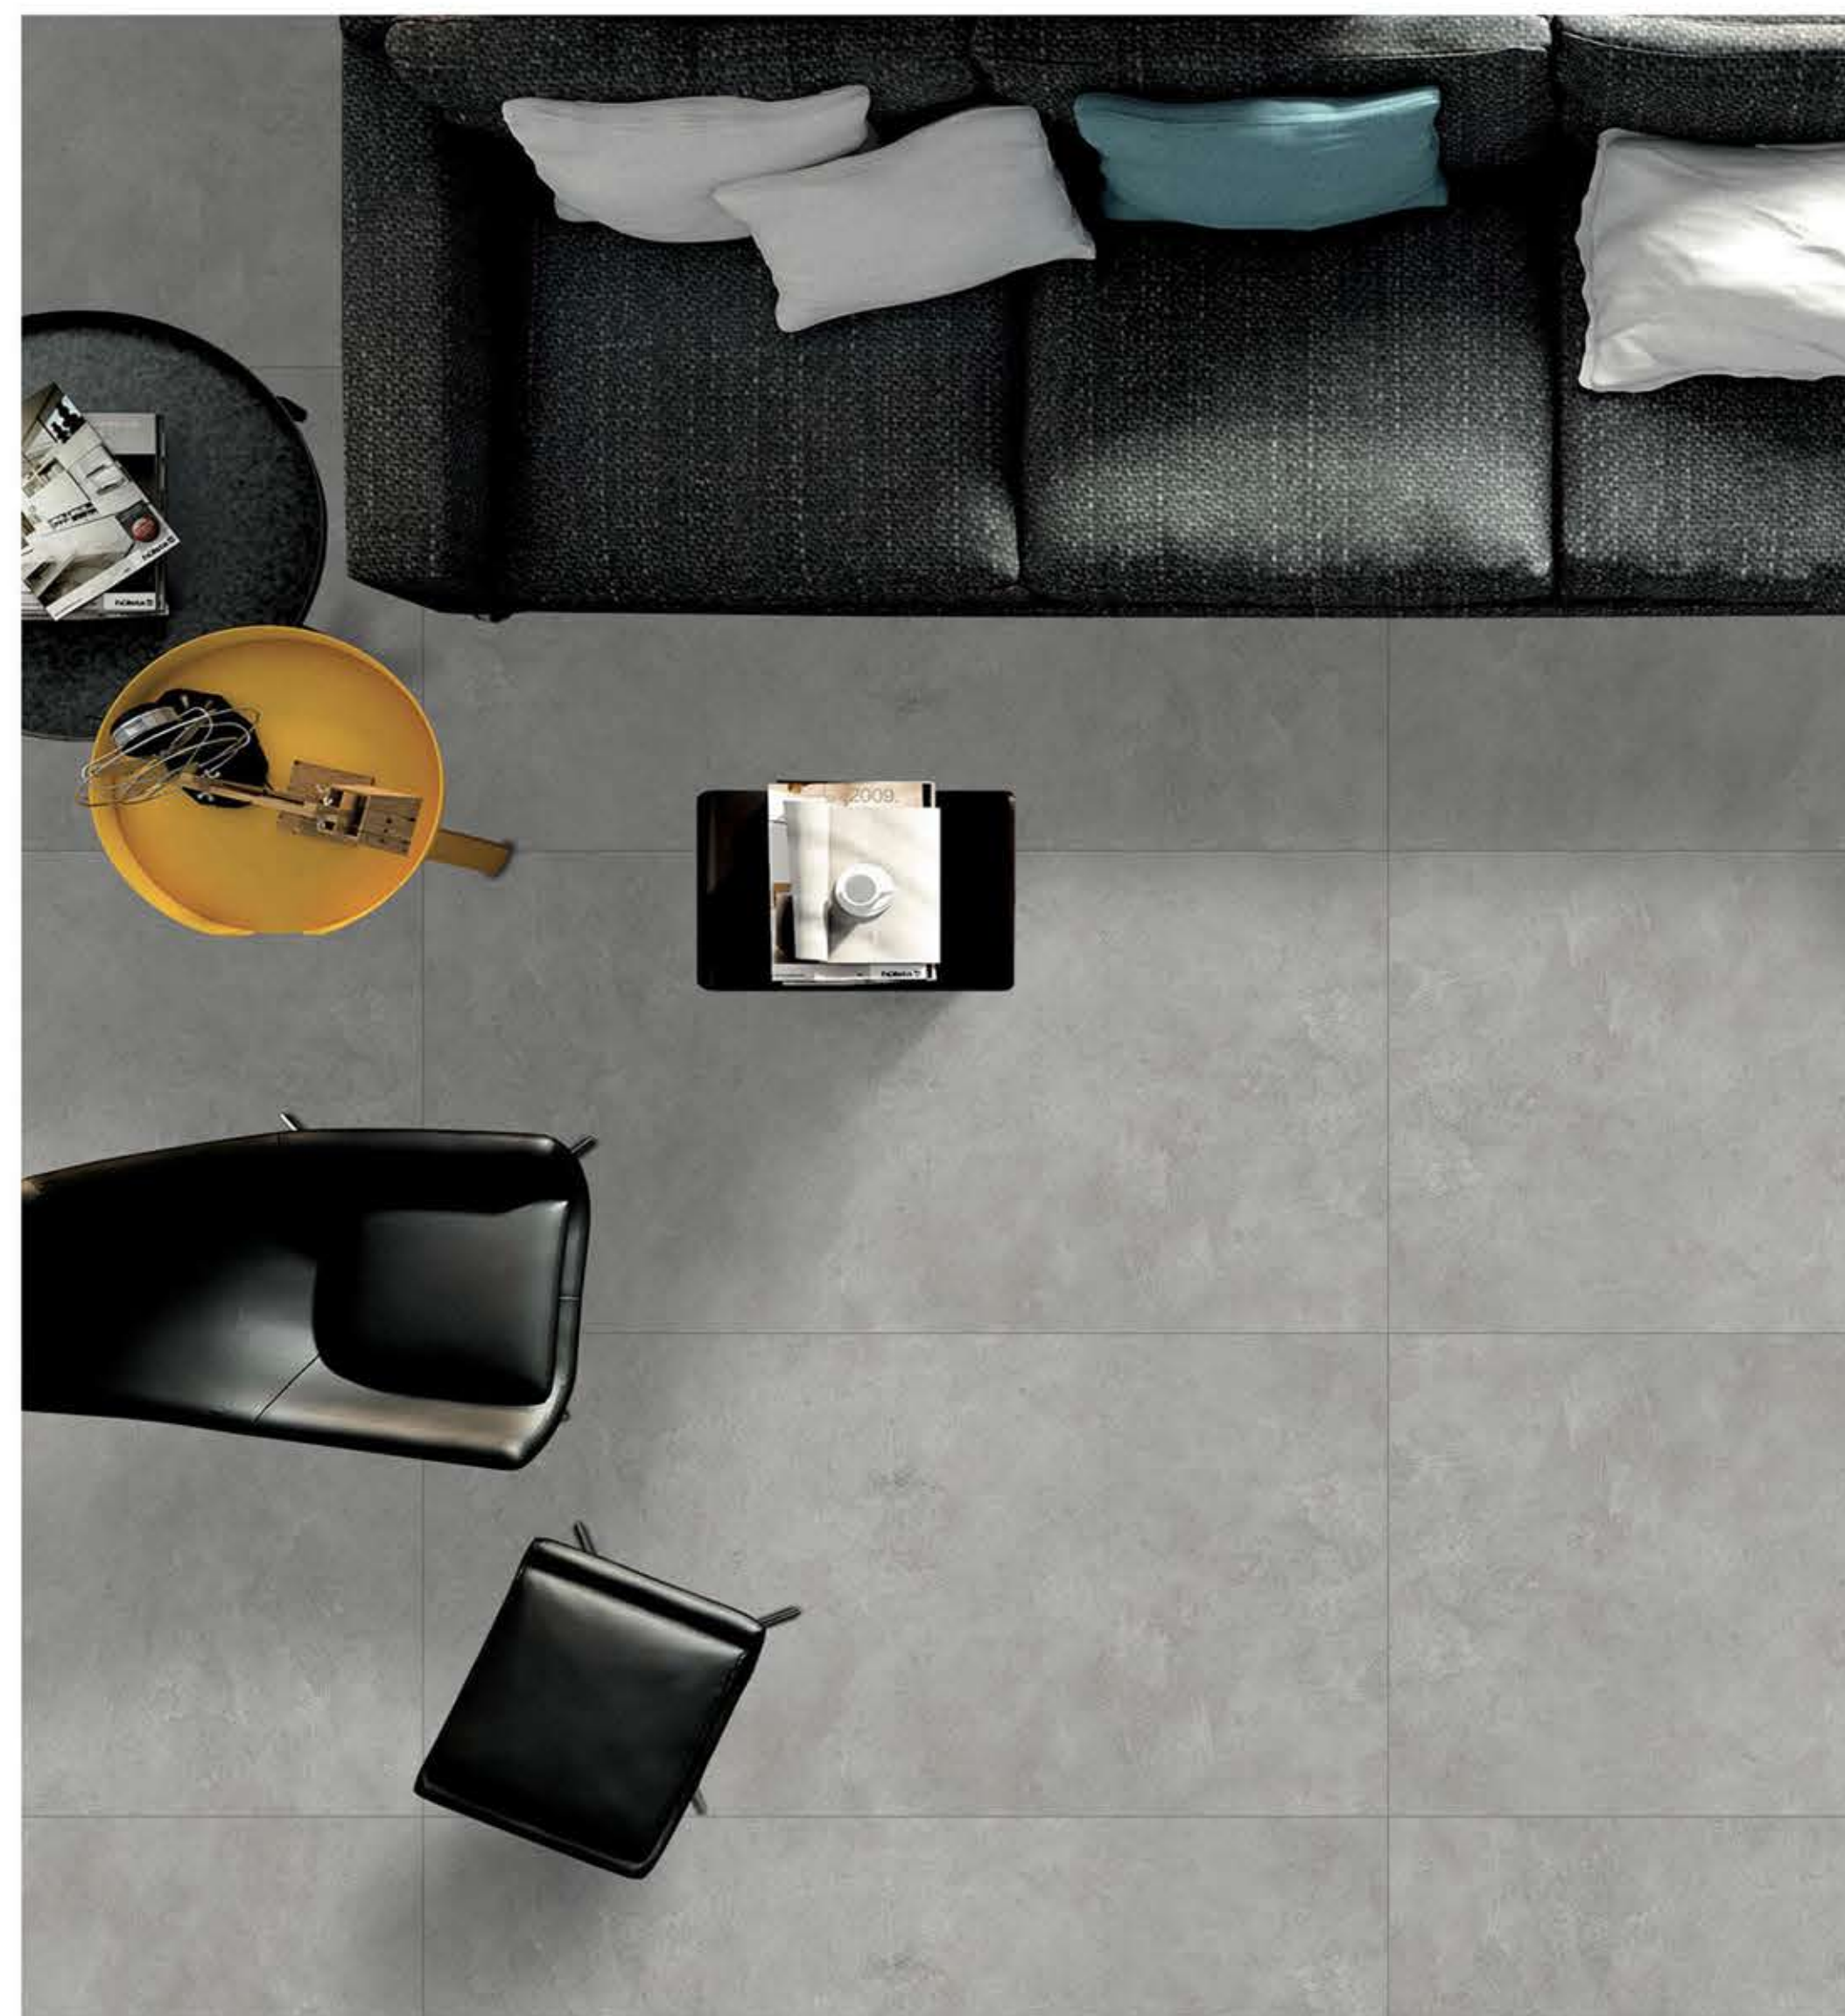

DESERT CEMENTO

Finish
Rustic

Size
800X1600

Thickness
9mm

Resistant to staining

Acid Resistant

Thermal shock resistant

Frost resistant

Anti-slip

Easy to install