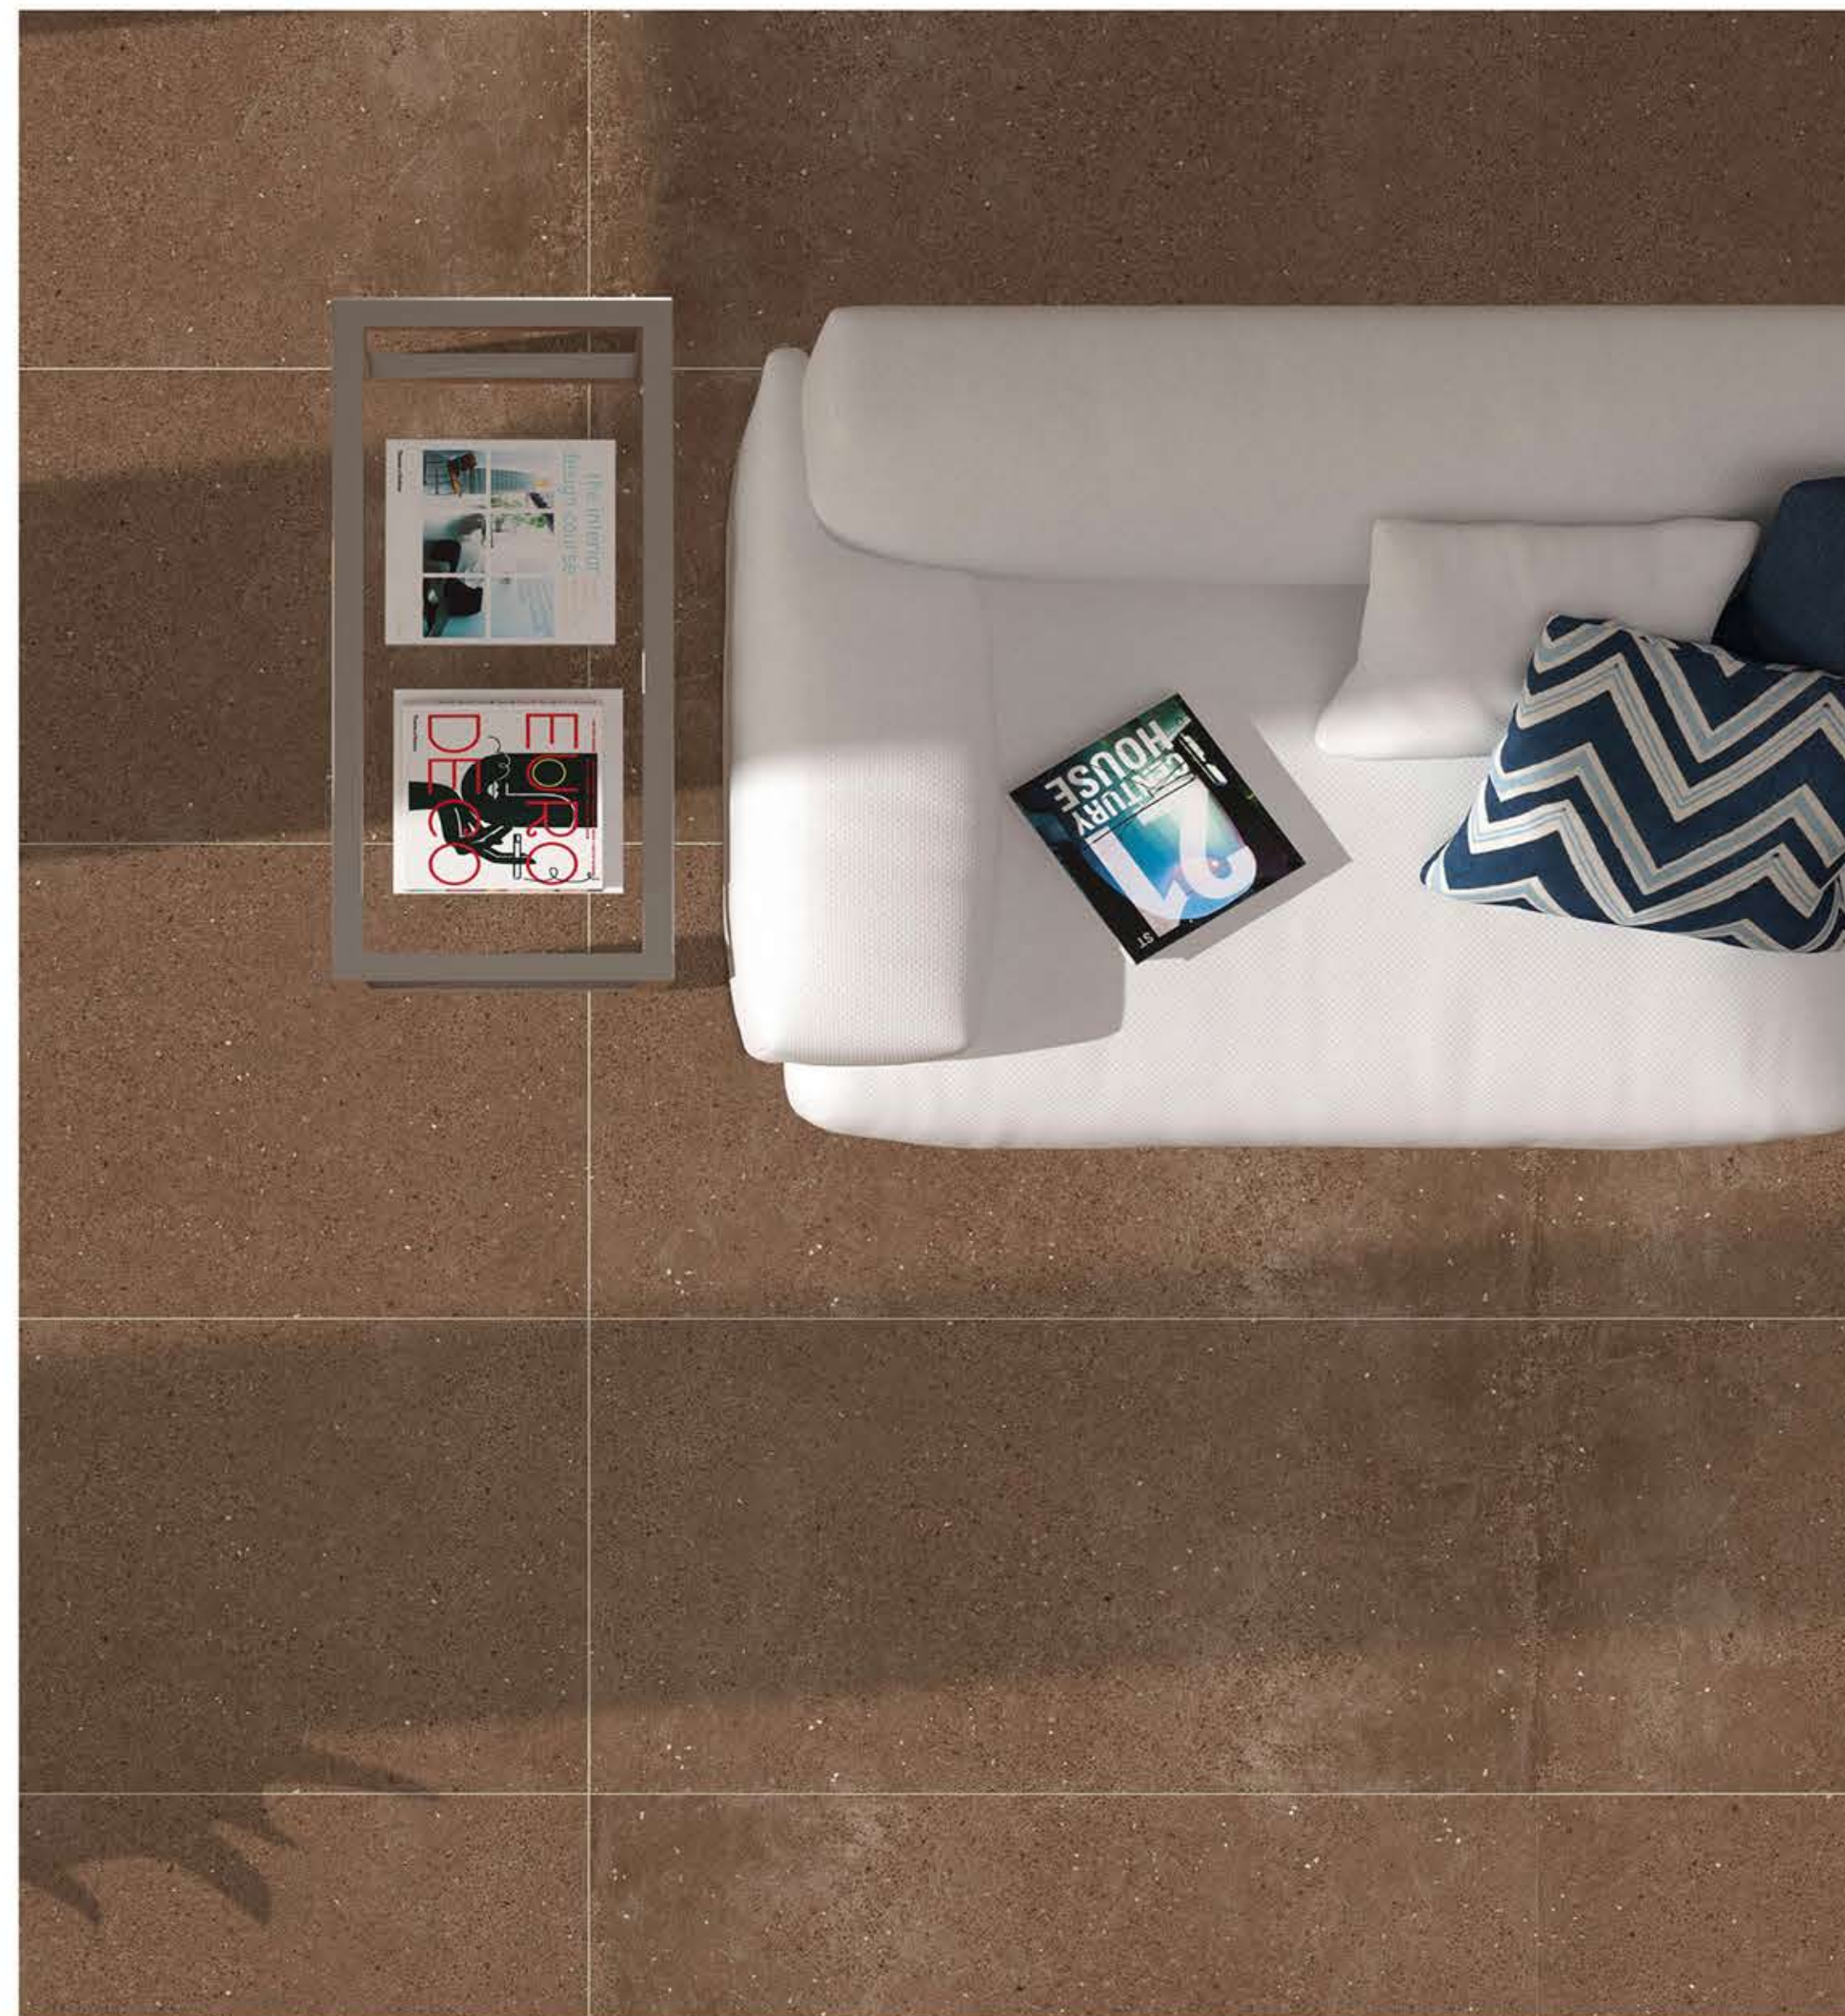

Resistant to staining

Acid Resistant

Thermal shock resistant

Frost resistant

Anti-slip

Easy to install

SUGAR CHOCO

Finish
Rustic

Size
800X1600

Thickness
9mm

Resistant to staining

Acid Resistant

Thermal shock resistant

Frost resistant

Anti-slip

Easy to install