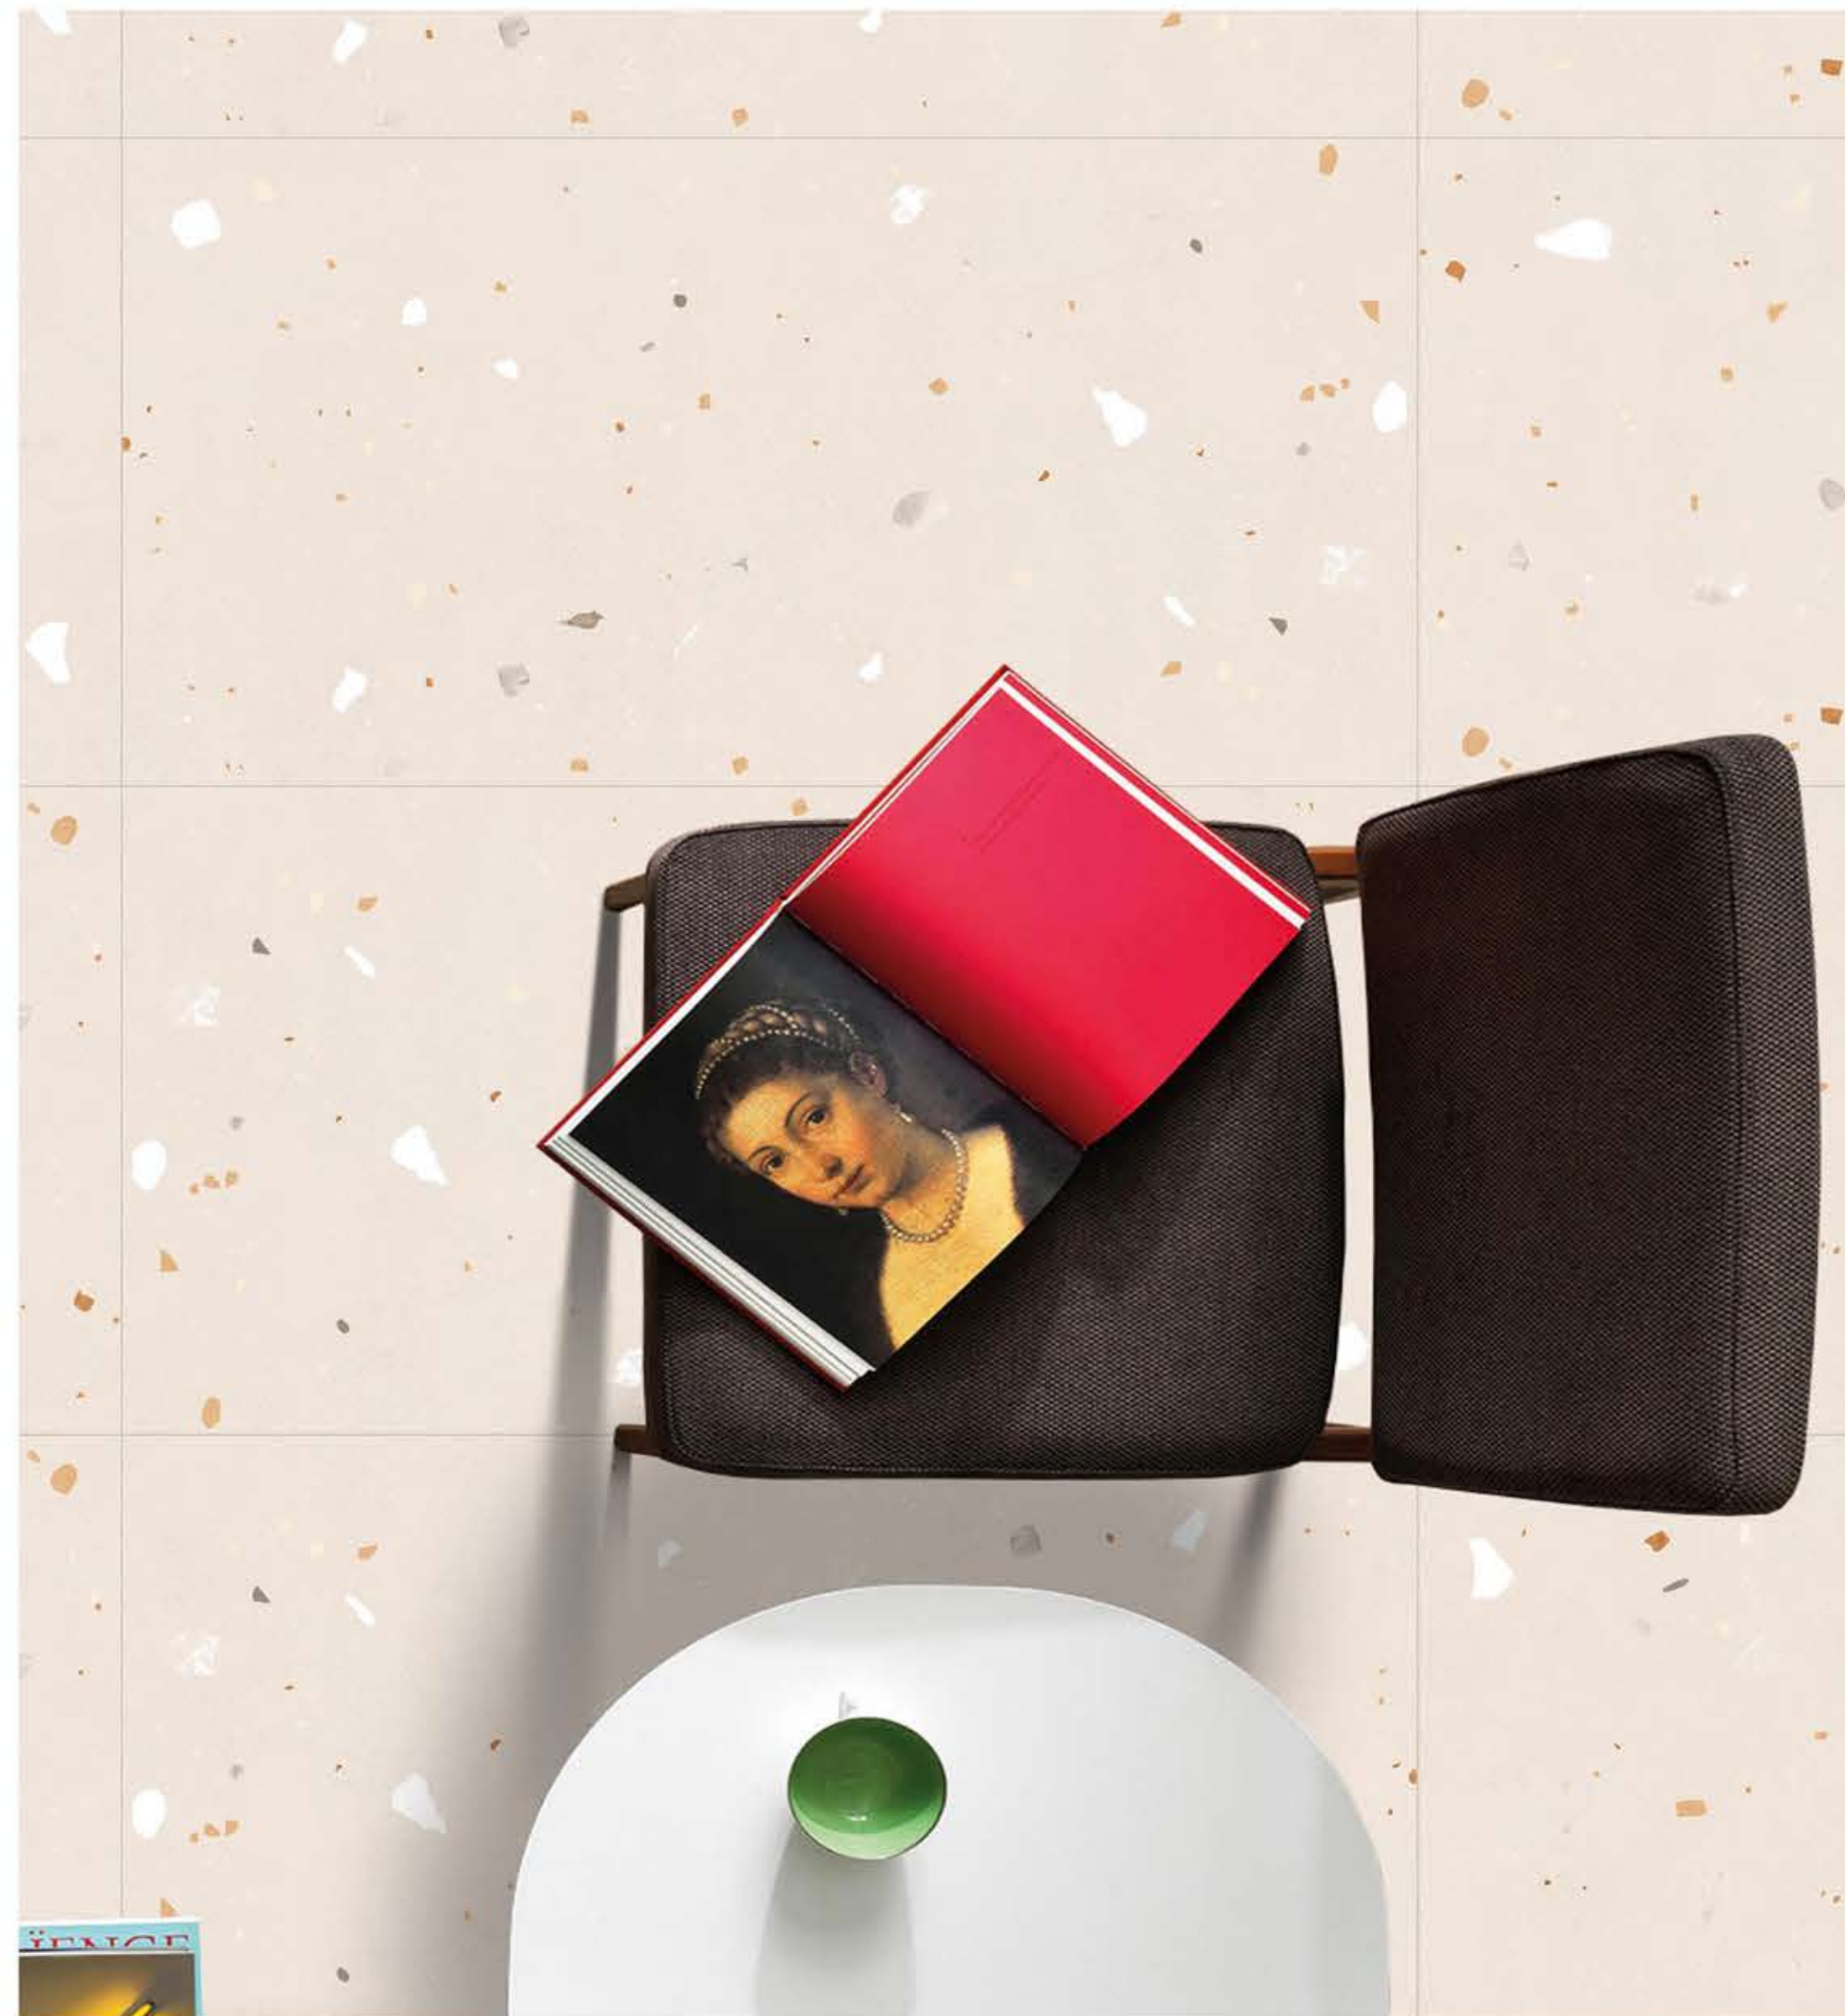

Size
800X1600

Thickness
9mm

Resistant to staining

Acid Resistant

Thermal shock resistant

Frost resistant

Anti-slip

Easy to install