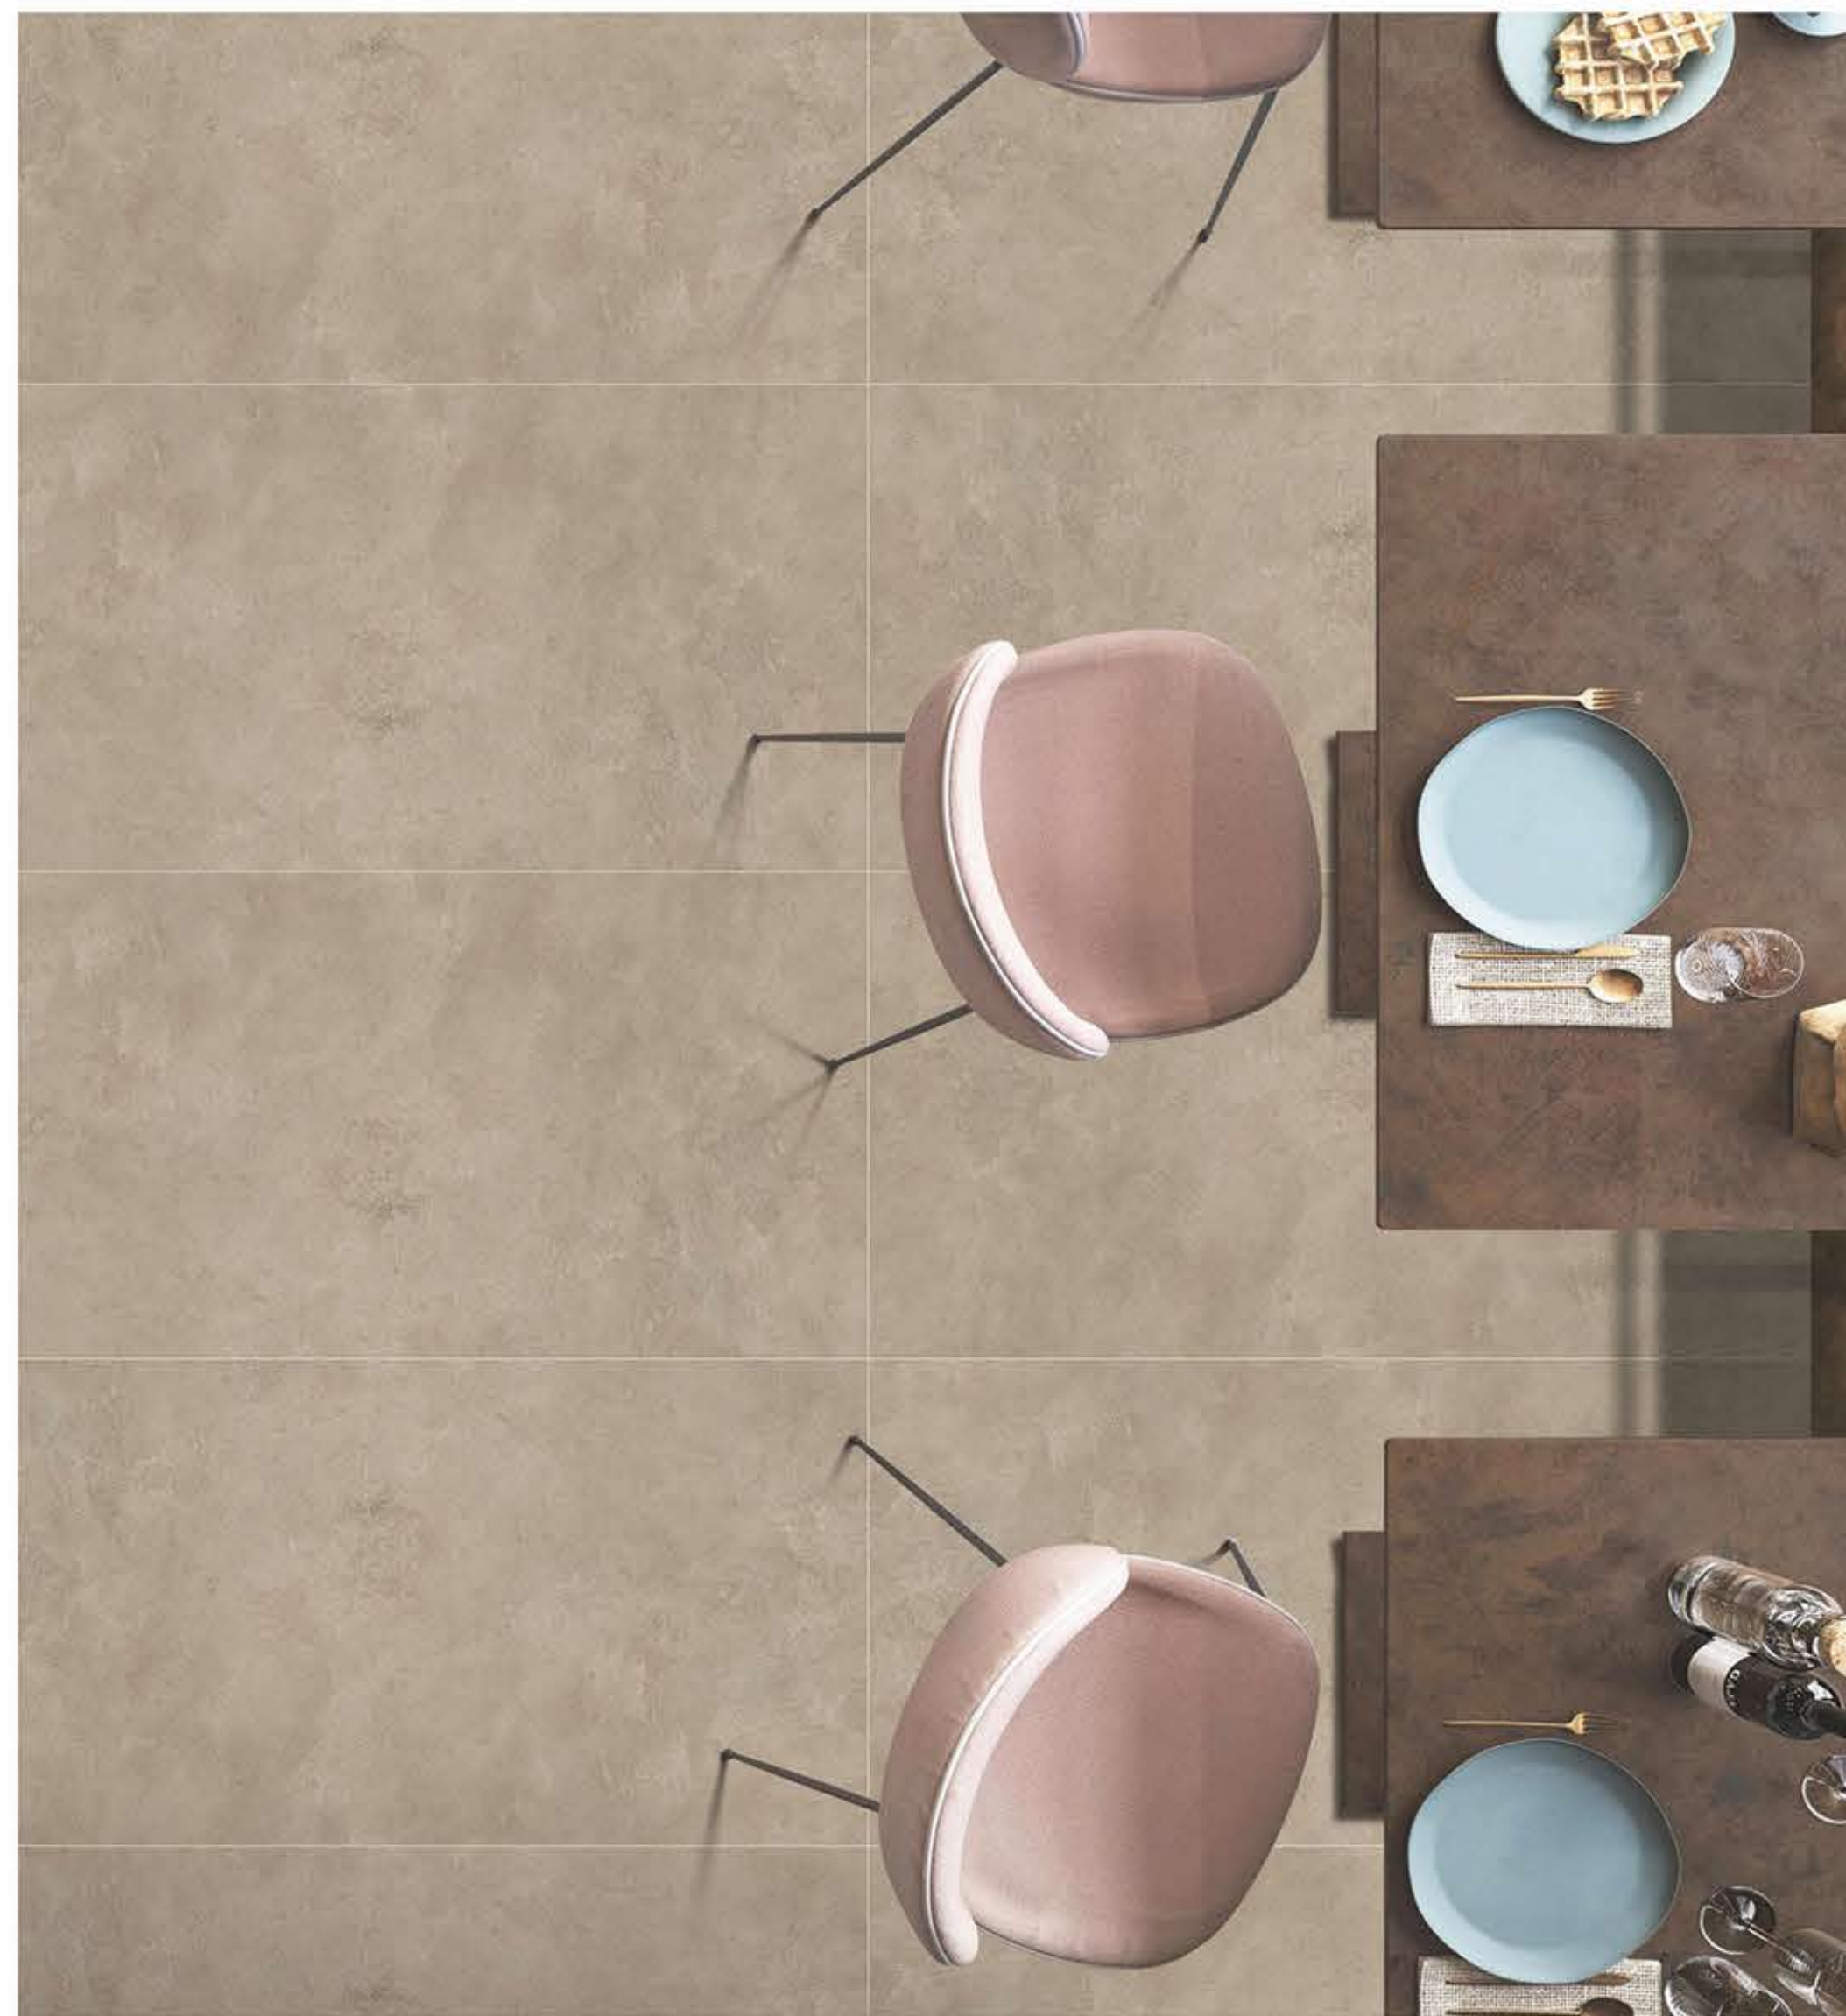

Anti-slip

Easy to install

DESERT BROWN

Finish
Rustic

Size
800X1600

Thickness
9mm

Resistant to staining

Acid Resistant