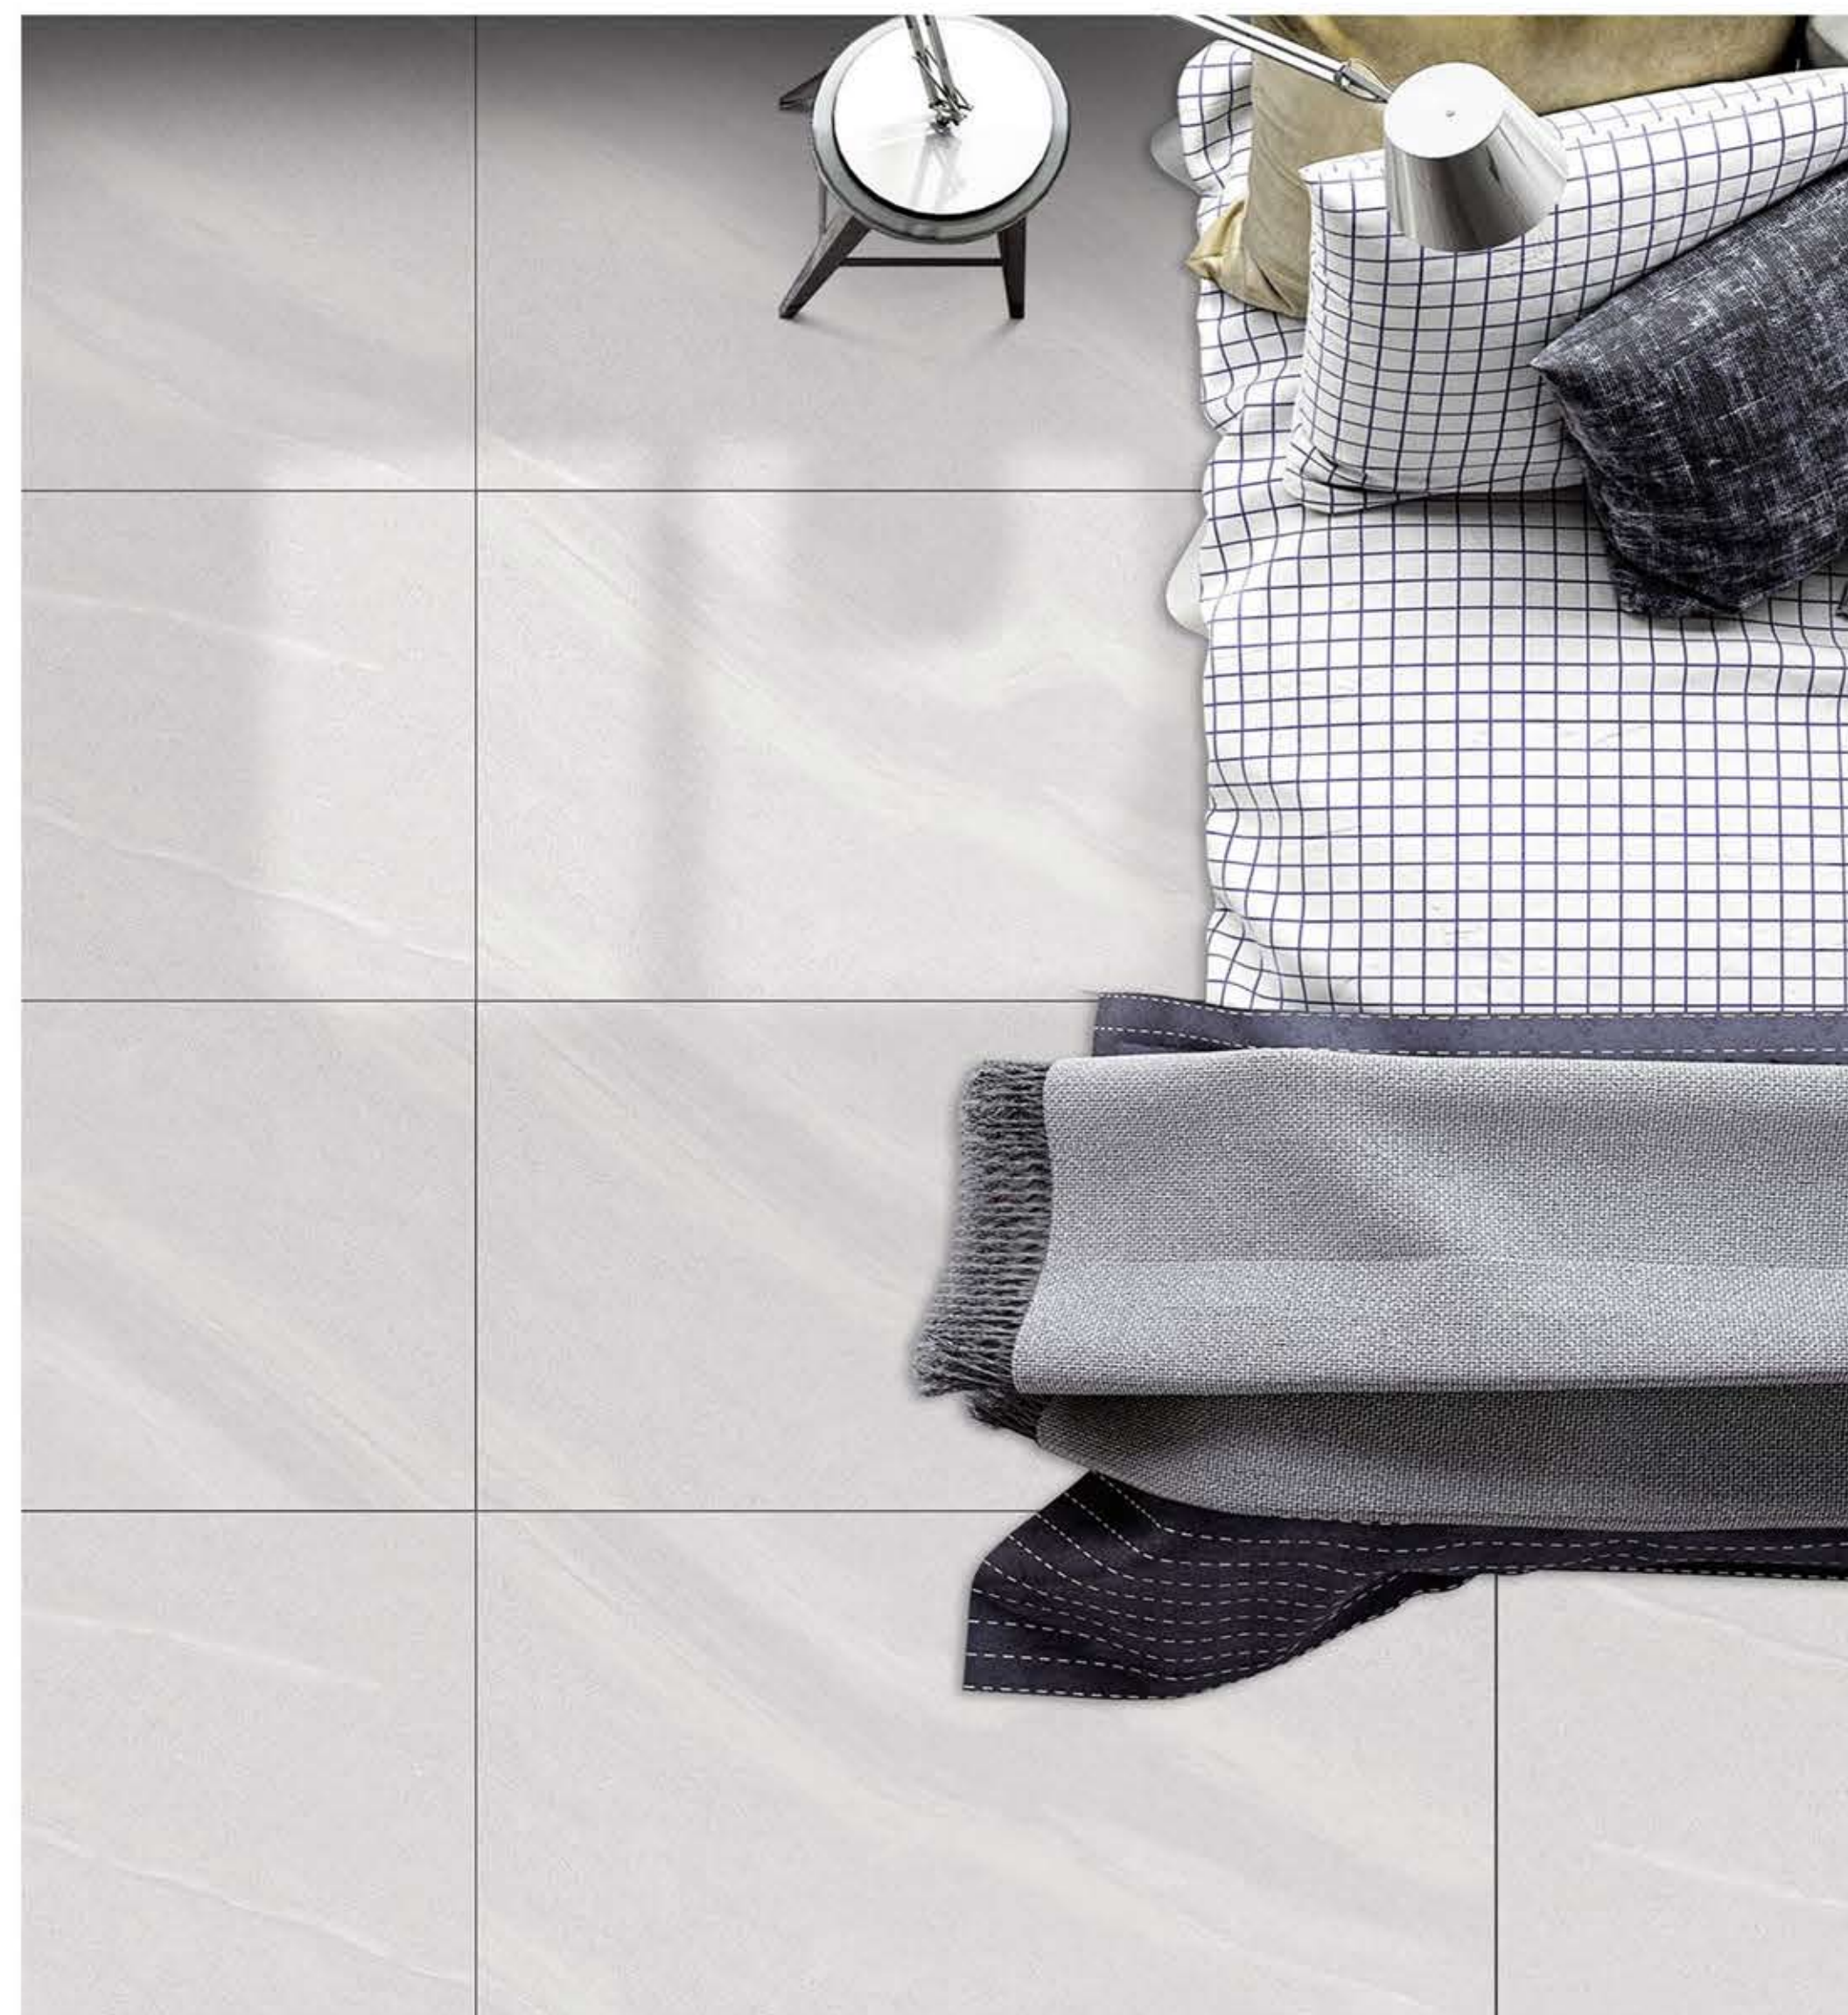

SEUDO COIN

Finish
Rustic

Size
800X1600

Thickness
9mm

Resistant to staining

Acid Resistant

Thermal shock resistant

Frost resistant

Anti-slip

Easy to install