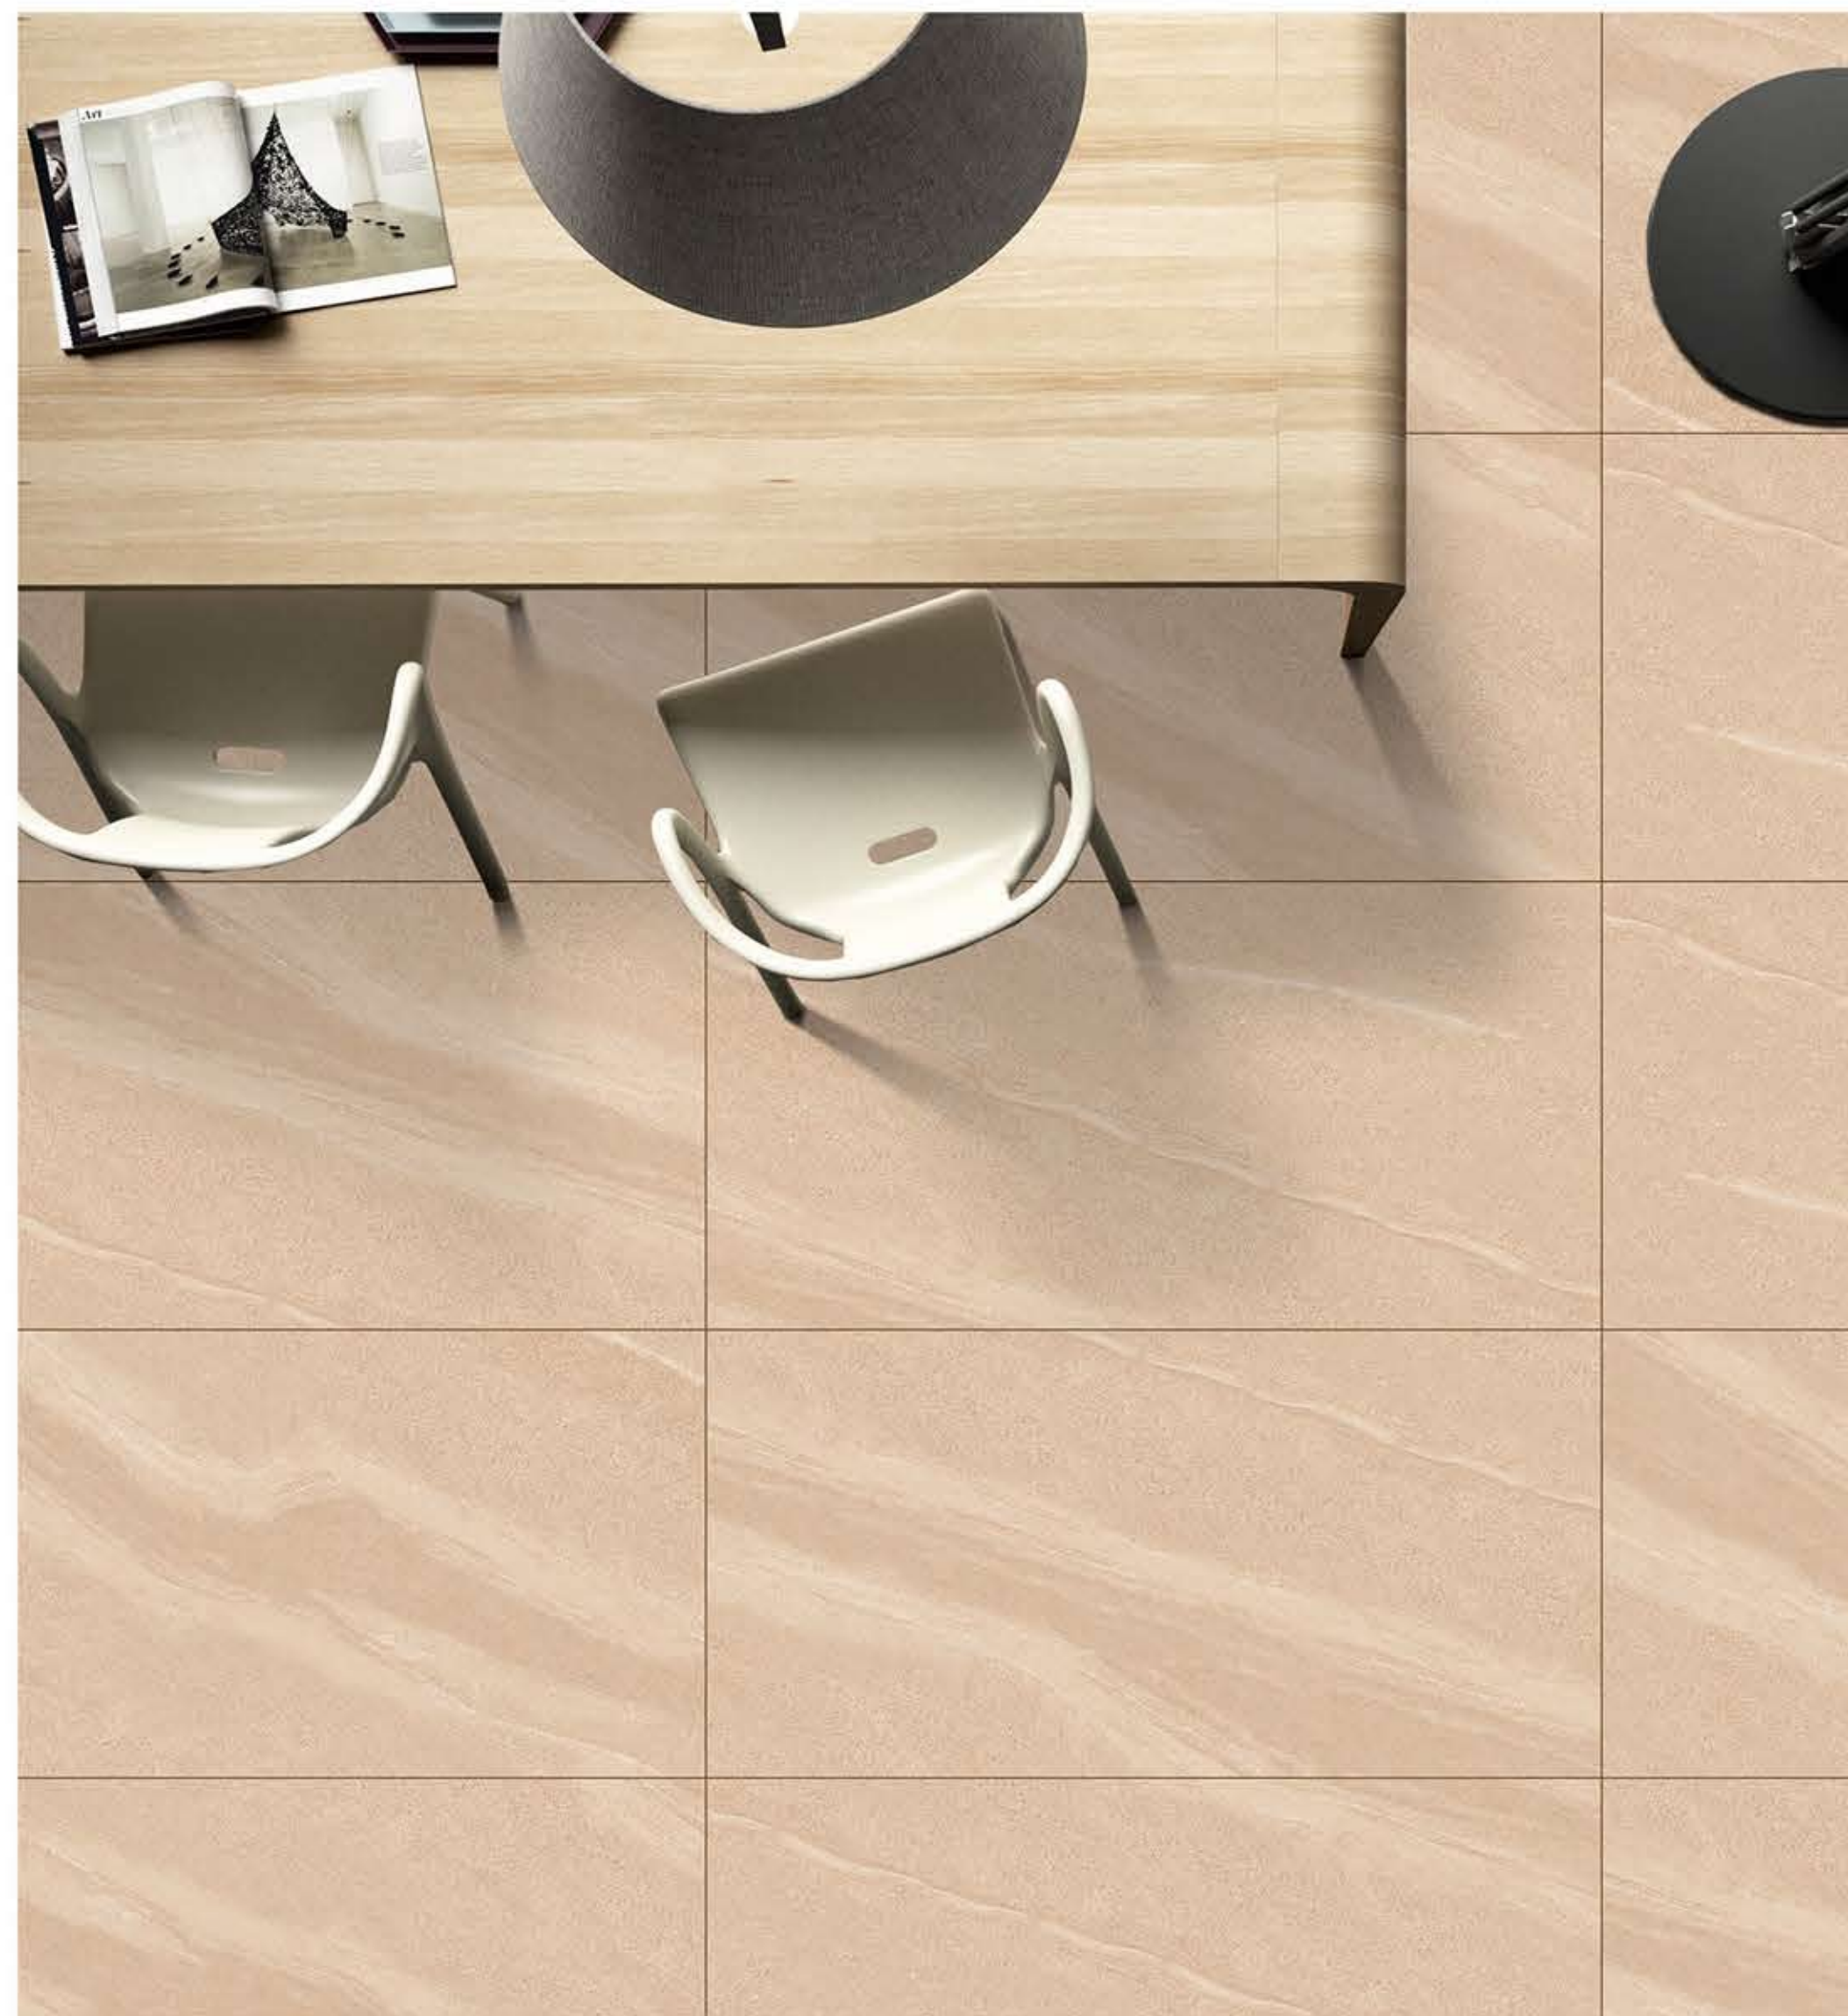

Thermal shock resistant

Frost resistant

Anti-slip

Easy to install

SEUDO VERDE

Finish
Rustic

Size
800X1600

Thickness
9mm